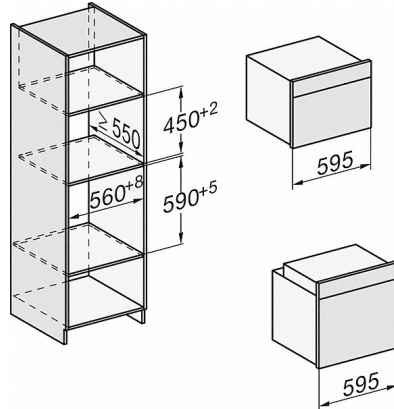

H 7163 BP

Ovn

i attraktivt design i rustfrit stål med tilslutning til netværk og pyrolyse.

H226x-1B/BP/E/EP/I/IP, H2760B/BP, H28x0B/BP, H7x40BM/BMX, H7x6xB/BP/BPX,