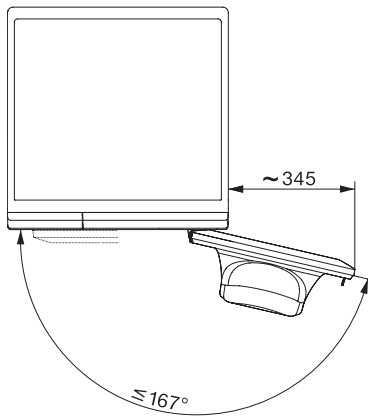

WCB690 WCS 125 Edition  
Frontbetjent W1-vaskemaskine:  
Med A -10 %, SteamCare og TwinDos til fremragende tekstilpleje.

W1 installation drawing, slanted fascia or straight fascia, measures in mm

W1 drawing, slanted fascia or straight fascia, measures in mm

W1 drawing, slanted fascia or straight fascia, measures in mm

W1 drawing, slanted fascia or straight fascia, measures in mm