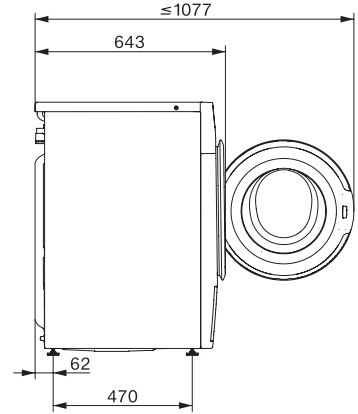

WWG880 WCS PWash&TDos&Steam

Frontbetjent W1-vaskemaskine:

A -20 % | 9 kg | 1400 o/min | SteamCare | Automatisk dosering | QuickPowerWash

W1 drawing, facia 5 degree, measures in mm

W1 drawing, facia 5 degree, measures in mm

W1 drawing, facia 5 degree, measures in mm

W1 drawing, facia 5 degree, measures in mm