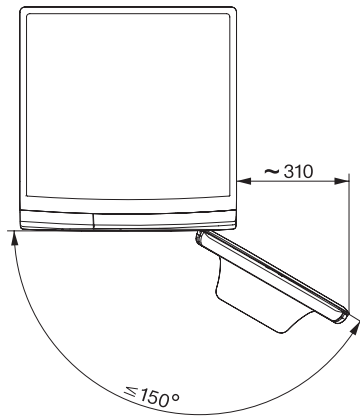

WWG880 WCS PWash&TDos&Steam

Frontbetjent W1-vaskemaskine:

A -20 % | 9 kg | 1400 o/min | SteamCare | Automatisk dosering | QuickPowerWash

W1 drawing, facia 5 degree, measures in mm

W1 drawing, facia 5 degree, measures in mm

W1 drawing, facia 5 degree, measures in mm

W1 drawing, facia 5 degree, measures in mm