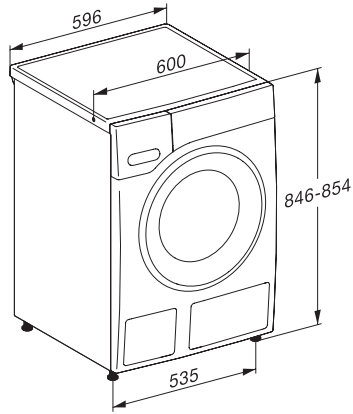

WWG880 WCS PWash&TDos&Steam

Frontbetjent W1-vaskemaskine:

A -20 % | 9 kg | 1400 o/min | SteamCare | Automatisk dosering | QuickPowerWash

W1 drawing, facia 5 degree, measures in mm

W1 drawing, facia 5 degree, measures in mm